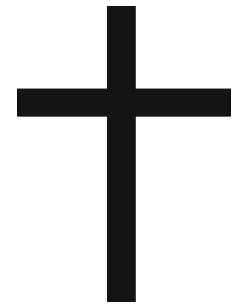

## The Star and Crescent

This symbol features on the flags of Muslim countries such as Turkey and Pakistan.

## The name 'Allah'

This is very important. Certain words in Arabic script are symbols which represent Islam and this is one of them.

**The Kabah** also known as the Sacred House. This is the most sacred point within the most sacred mosque in the world. It can be found in Mecca in Saudi Arabia. Wherever they are in the world, Muslims are expected to face the Kabah when worshipping. As long as they are physically able to do so, every Muslim is required to make the pilgrimage here at least once in their lifetime. According to Muslims it was built by Prophet Ibrahim and the first house built for humanity to worship Allah.

# Symbols on prayer mats

What can you see?

The fish is another sign of Christianity. It was originally a secret sign used by early persecuted Christians to show they believed in and followed Jesus.

The dove is a Christian symbol of the Holy Spirit. In the Bible story, a dove returned to Noah with an olive branch and so the dove is seen as a sign of hope.