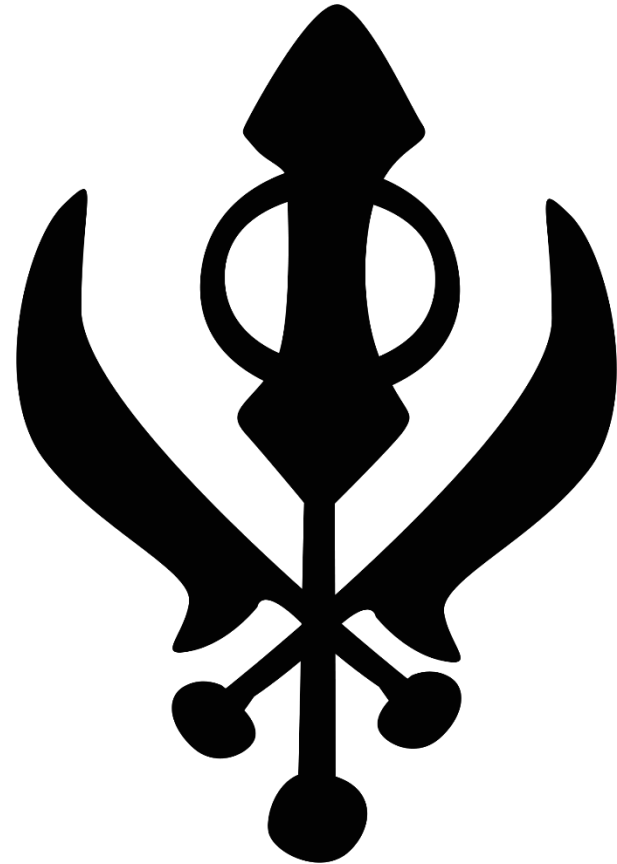

The fish is another sign of Christianity. It was originally a secret sign used by early persecuted Christians to show they believed in and followed Jesus.

The dove is a Christian symbol of the Holy Spirit. In the Bible story, a dove returned to Noah with an olive branch and so the dove is seen as a sign of hope.

The Holy Trinity symbolises the Christian belief that there is one God who is Father, Son and Holy Spirit.

The candle flame is another symbol as Jesus is known as the light of the world. It is seen as a symbol of hope in dark times. The Paschal or Easter candle is lit in church at Easter time to represent the light of Christ coming into the world.

Can you spot any Christian symbols in the stained glass windows?

What do you think each image symbolises?

# Religious symbols of Sikhism

The Khanda is the symbol of Sikhism.

The double-edged sword known as a Khanda, appears in the centre of the symbol which represents divine knowledge. The circle around it is known as the Chakar which represents God as eternal perfection. The Chakar is surrounded by two curved swords called kirpans which represent responsibilities to society and spirituality.