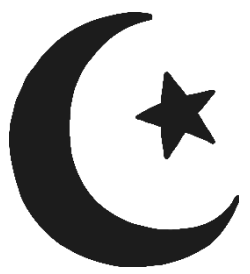

Religious  
symbols

# Learning objectives

- To learn about what symbols are.
- To learn about symbolism within Christianity, Islam and Sikhism.

# What is a symbol?

A symbol is a mark or character used to represent something.

Do you know what each of these symbols represents?

Can you spot any Christian symbols in the stained glass windows?

What do you think each image symbolises?